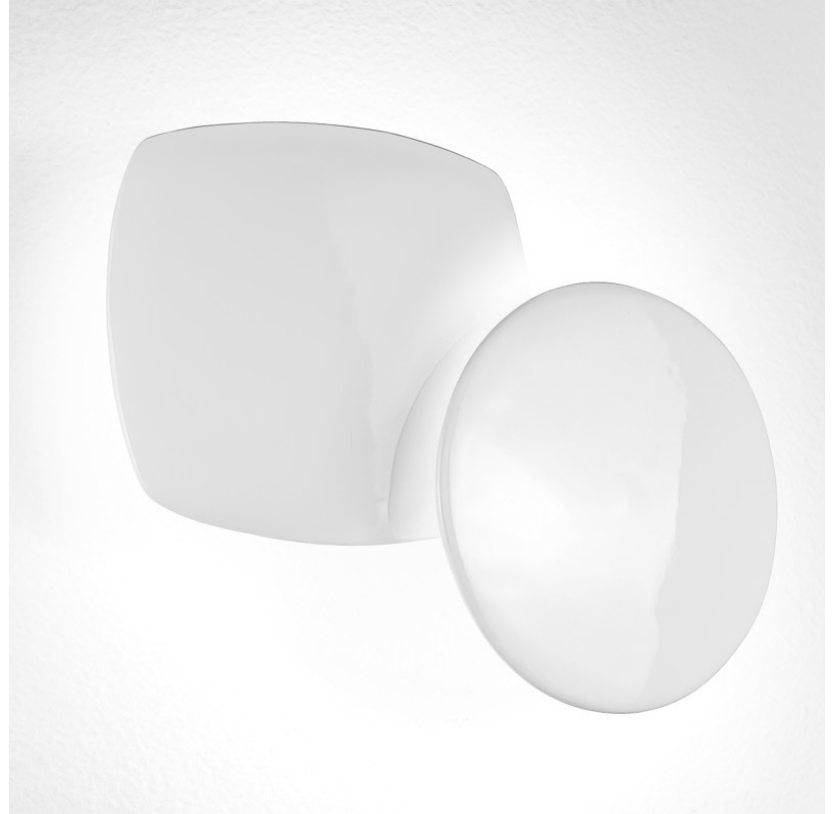

PROJECT	
TYPE	
NOTES	
QUANTITY	
DATE	

AFEF SURFACE

D83125

GENERAL

Series: Afef
Brand: Panzeri
Division: Design
Mounting Type: Surface
Mounting Location: Wall
Subcategory: Ambient

PHYSICAL

Shape: Abstract
Length (mm): 280
Length (in): 11
Height (mm): 210
Depth (mm): 80
Height (in): 8 1/4
Depth (in): 3 1/8
Extension (mm): 80
Extension (in): 3 1/8
Light Distribution: Indirect
Weight (kg): 2.7
Weight (lbs): 6
Diffuser: White Ceramic
Fixture Finish: WHI
Fixture Material: Ceramic

ELECTRICAL

Number of Lamps: 2
Lamp Type: LED Retrofit
Lamp Shape: T4
Bulb Included: Bulb Not Included
Total Output Wattage (W): 10
Max. Wattage Per Lamp (W): 5
Lamp Base: G9
Input Voltage (V): 120

LED

OPTICAL

RATINGS AND CERTIFICATIONS

Certified By: CSA Certified to UL and CSA Standards
IP rating: IP20