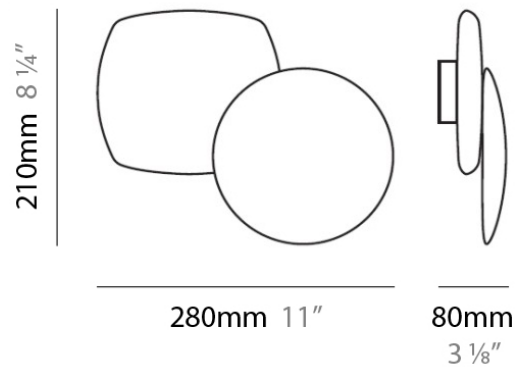

PROJECT	
TYPE	
NOTES	
QUANTITY	
DATE	

AFEF SURFACE

D83125

GENERAL

Series: Afef
Brand: Panzeri
Division: Design
Mounting Type: Surface
Mounting Location: Wall
Subcategory: Ambient

PHYSICAL

Shape: Abstract
Length (mm): 280
Length (in): 11
Height (mm): 210
Depth (mm): 80
Height (in): 8 1/4
Depth (in): 3 1/8
Extension (mm): 80
Extension (in): 3 1/8
Light Distribution: Indirect
Weight (kg): 2.7
Weight (lbs): 6
Diffuser: White Ceramic
Fixture Finish: WHI
Fixture Material: Ceramic

ELECTRICAL

Number of Lamps: 2
Lamp Type: LED Retrofit
Lamp Shape: T4
Bulb Included: Bulb Not Included
Total Output Wattage (W): 10
Max. Wattage Per Lamp (W): 5
Lamp Base: G9
Input Voltage (V): 120

LED

OPTICAL

RATINGS AND CERTIFICATIONS

Certified By: CSA Certified to UL and CSA Standards
IP rating: IP20