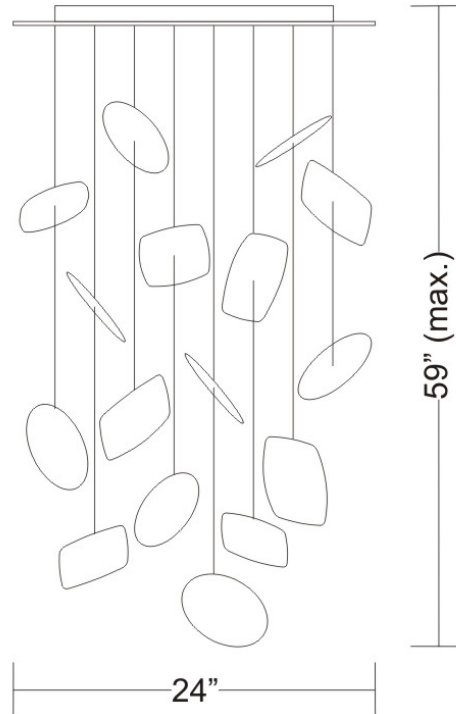

AFEF SUSPENSION

D81150

GENERAL

Series: Afef
Brand: Panzeri
Division: Design
Mounting Type: Suspension
Mounting Location: Ceiling
Subcategory: Pendant

PHYSICAL

Diameter (mm): 610
Diameter (in): 24
Height (mm): 1500
Height (in): 59
Weight (kg): 10.9
Weight (lbs): 24
Diffuser: Ceramic - Black and White
Fixture Material: Stainless Steel

ELECTRICAL

Number of Lamps: 4
Lamp Type: LED Retrofit / Halogen
Lamp Shape: MR20
Bulb Included: Bulb Not Included
Total Output Wattage (W): 44 / 300
Max. Wattage Per Lamp (W): 18
Lamp Base: GU10
Input Voltage (V): 120

LED

OPTICAL

RATINGS AND CERTIFICATIONS

Certified By: CSA Certified to UL and CSA Standards
IP rating: IP20